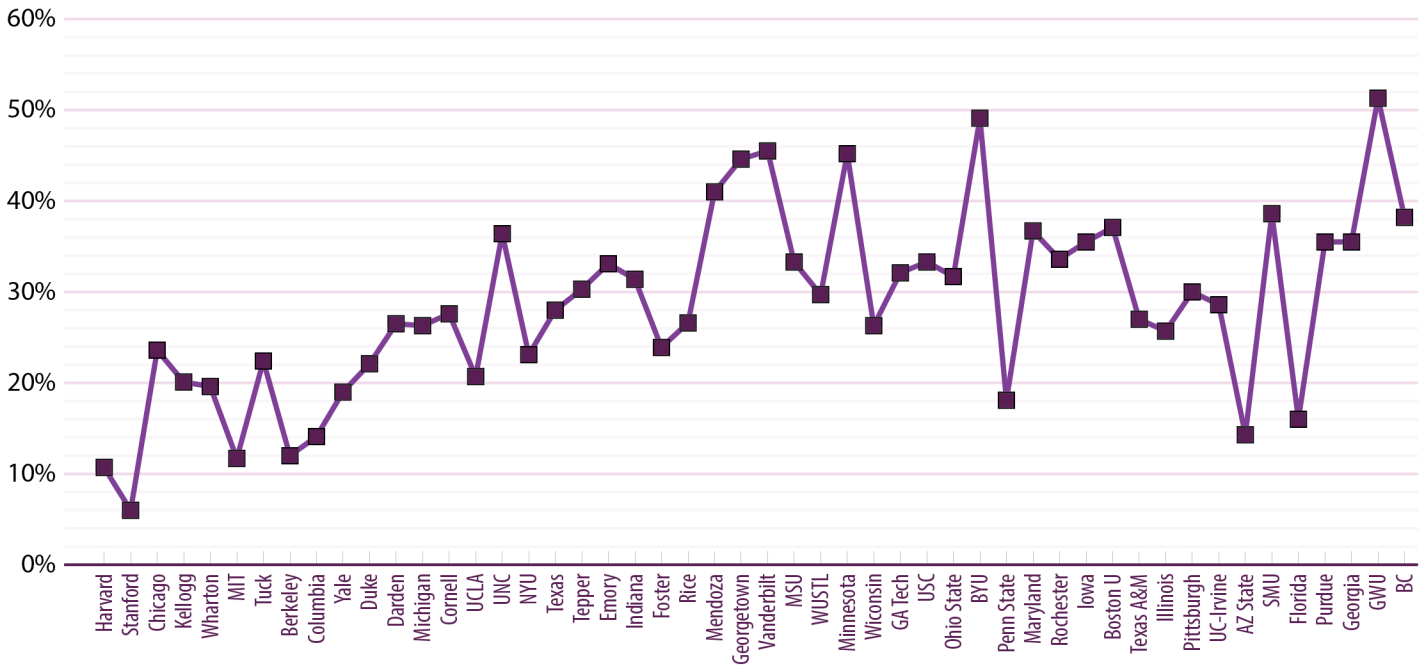

Acceptance Rates at the Top 50 MBA programs

Admissions Statistics of the Leading MBA Programs

Source: P&Q analysis of publicly available data provided by schools to U.S. News

1. Harvard
2. Stanford
3. Chicago
4. Kellogg
5. Wharton
6. MIT
7. Tuck
8. Berkeley
9. Columbia
10. Yale
11. Duke
12. Darden
13. Michigan
14. Cornell
15. UCLA
16. UNC
17. NYU
18. Texas
19. Tepper
20. Emory
21. Indiana
22. Foster
23. Rice
24. Mendoza
25. Georgetown
26. Vanderbilt
27. MSU
28. WUSTL
29. Minnesota
30. Wisconsin
31. GA Tech
32. USC
33. Ohio State
34. BYU
35. Penn State
36. Maryland
37. Rochester
38. Iowa
39. Boston U
40. Texas A&M
41. Illinois
42. Pittsburgh
43. UC-Irvine
44. AZ State
45. SMU
46. Florida
47. Purdue
48. Georgia
49. GWU
50. Boston College