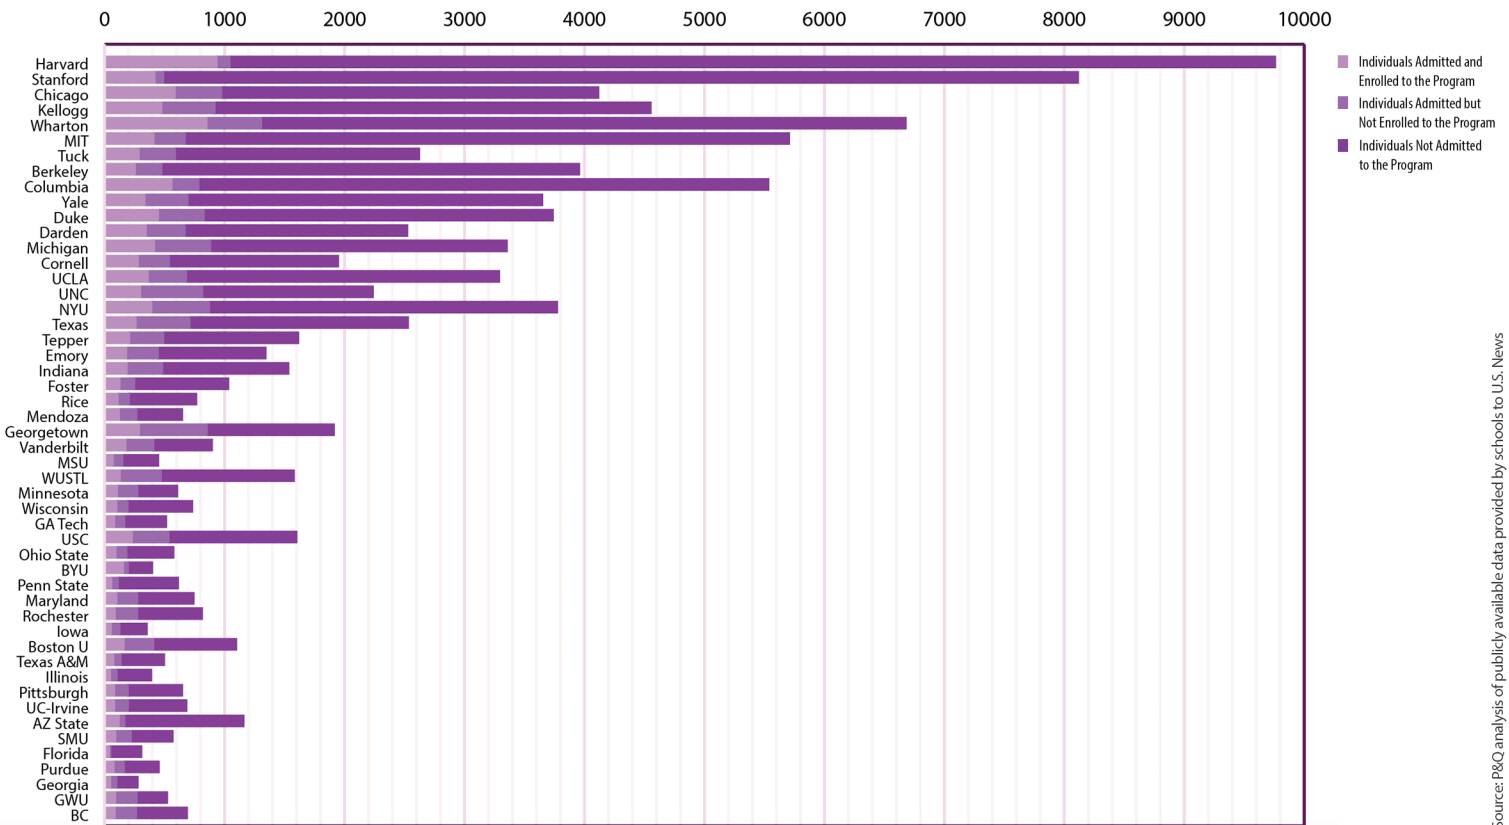

Acceptance Rates at the Top 50 MBA programs

Admissions Statistics of the Leading MBA Programs

Source: P&Q analysis of publicly available data provided by schools to U.S. News

1. Harvard
2. Stanford
3. Chicago
4. Kellogg
5. Wharton
6. MIT
7. Tuck
8. Berkeley
9. Columbia
10. Yale
11. Duke
12. Darden
13. Michigan
14. Cornell
15. UCLA
16. UNC
17. NYU
18. Texas
19. Tepper
20. Emory
21. Indiana
22. Foster
23. Rice
24. Mendoza
25. Georgetown
26. Vanderbilt
27. MSU
28. WUSTL
29. Minnesota
30. Wisconsin
31. GA Tech
32. USC
33. Ohio State
34. BYU
35. Penn State
36. Maryland
37. Rochester
38. Iowa
39. Boston U
40. Texas A&M
41. Illinois
42. Pittsburgh
43. UC-Irvine
44. AZ State
45. SMU
46. Florida
47. Purdue
48. Georgia
49. GWU
50. Boston College