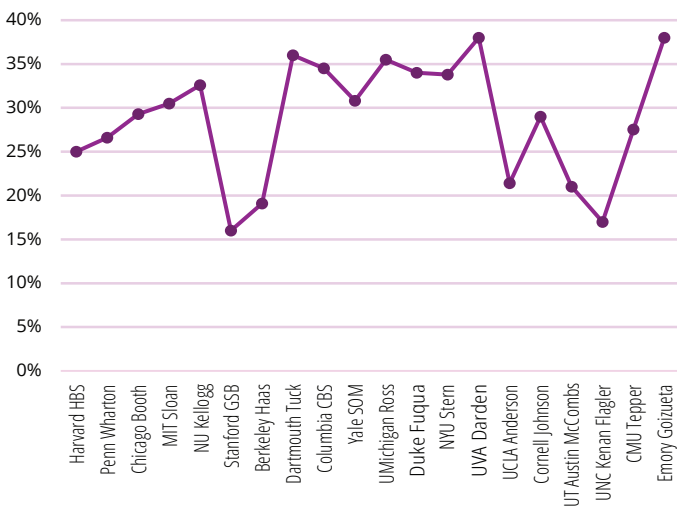

Percentage of Graduates in The Consulting Industry